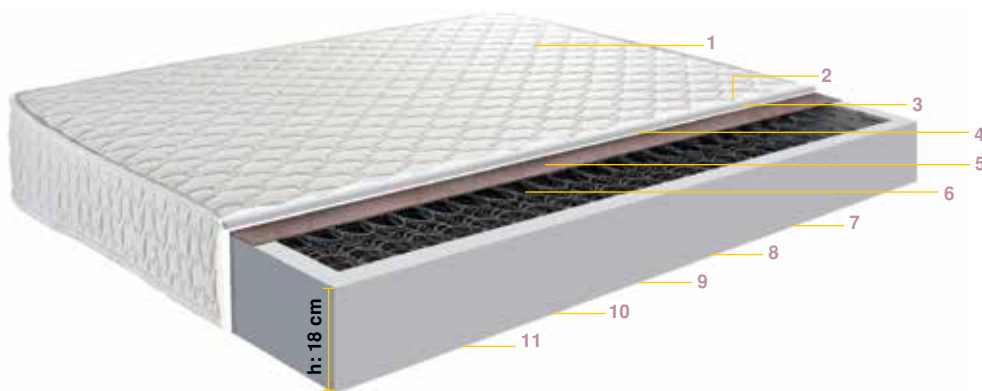

■ 2 Doors Wardrobe 10.111.1002 W119 H205 D61

ACCESSORIES

- MATTRESS
- BEDS
- MOSQUITO NETS
- SLEEP SETS
- CURTAINS
- CARPETS
- PUFFS
- LIGHTINGS

newjoy[®]
BABY KIDS YOUNG

MATTRESS

Pediatric orthopedists and pediatric development professionals maintain that babies need sleeping surfaces that protect their backbone for a healthy and balanced growth.

Why?

Besides allowing for a balanced support of baby's developing bones, choosing the right type of bed also supports the balanced development of their backbone structure. A more balanced development of the backbone structure will result in healthier and stronger bones.